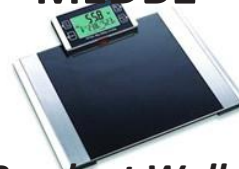

MEDB1

Remote Readout Wall / Desktop

- Robust 8mm Tempered Glass Surface
- Wide Platform
- Readout attached to scale or remote Battery Operation
- BMI and BIA display
- Capacity **180Kg / 100g**
- Platform 370 x 300mm

Price: $190.00 (+GST)